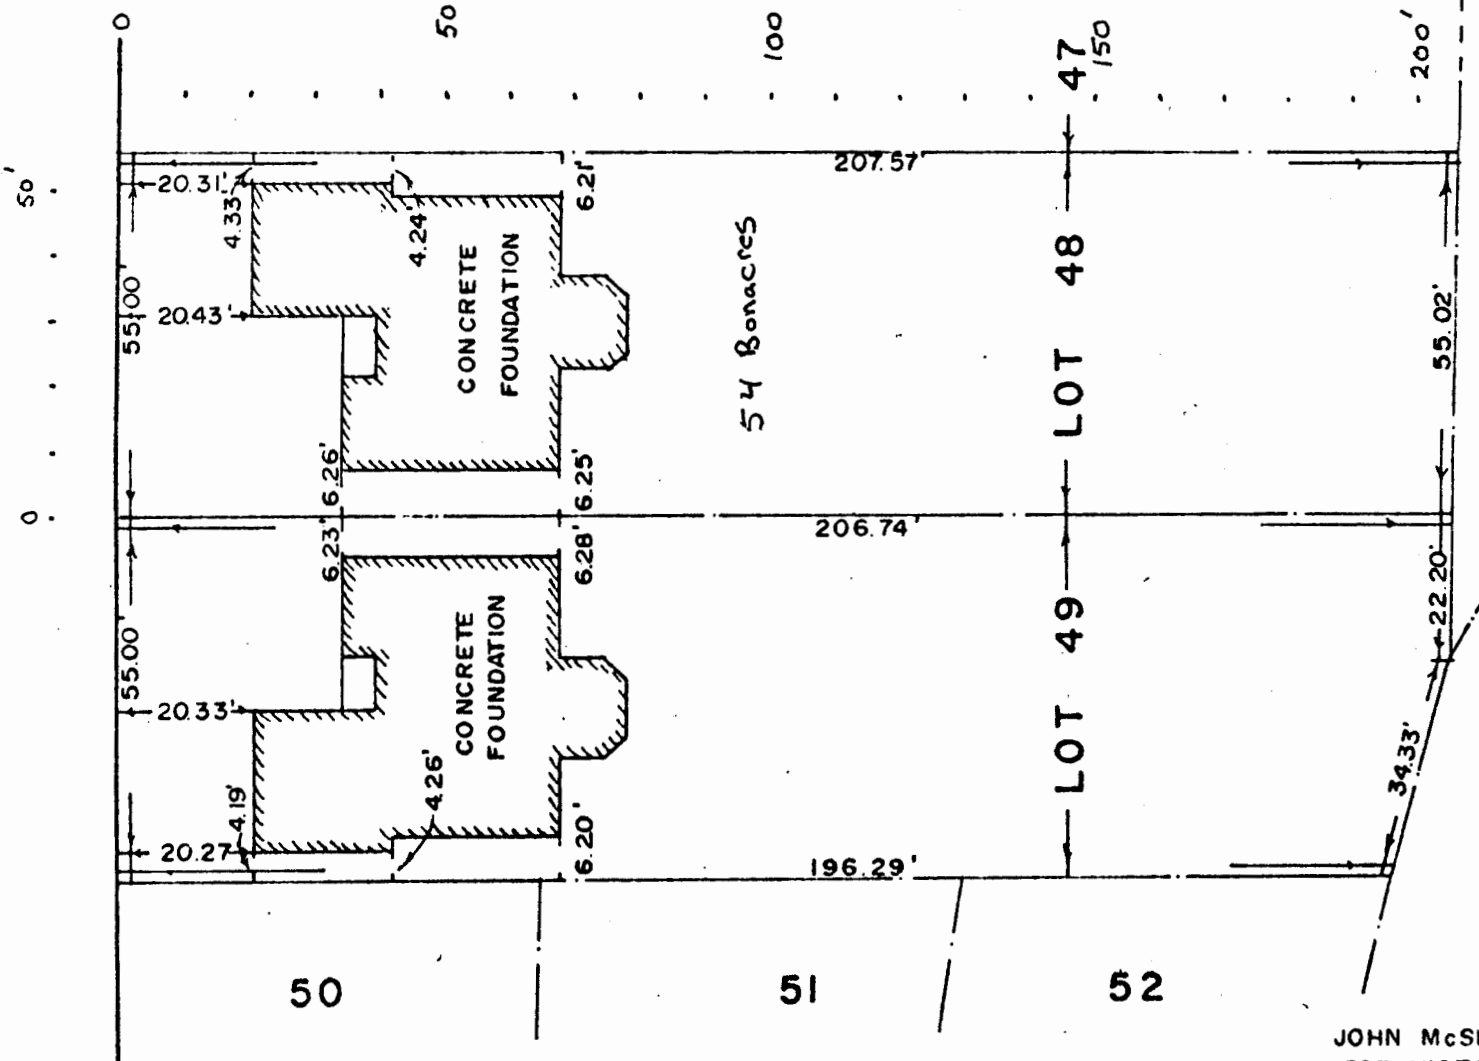

PLAN OF SURVEY OF
 LOTS 48 AND 49 PLAN M-1769
 LAND REGISTRY OFFICE TORONTO
 BOROUGH OF SCARBOROUGH
 MUNICIPALITY OF METROPOLITAN TORONTO
 SCALE · 1" = 30'

CHAEI TESCHNER,
 PEGASUS TRAIL,
 INCOURT, ONT.

BONACRES AVENUE

LEGION
 258
 PROPERTY

JOHN McSKIMMING ONT. LAND SURVEYOR
 1703 VICTORIA PARK AVE. TORONTO, ON
 23 OCT. 1979 757-5454

PER *John McSkimming*